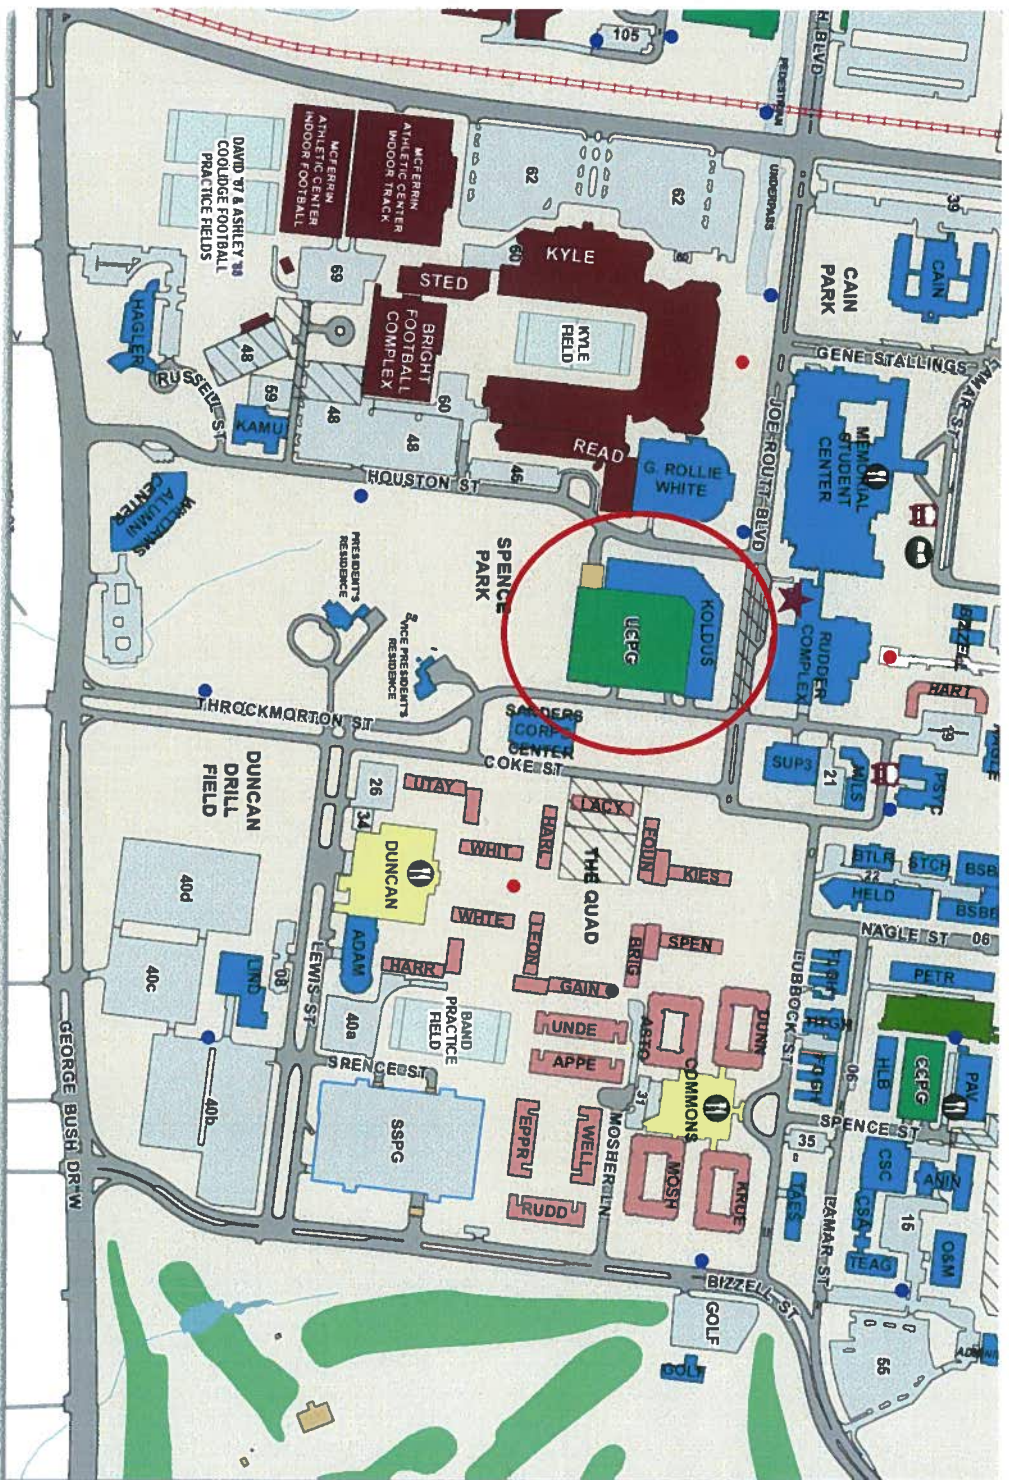

# CAREER CENTER

TEXAS A & M UNIVERSITY

**PARKING is available in UCPG (University Center Parking Garage)**

**CAREER CENTER is located in Koldus 209**

**979-845-5139**